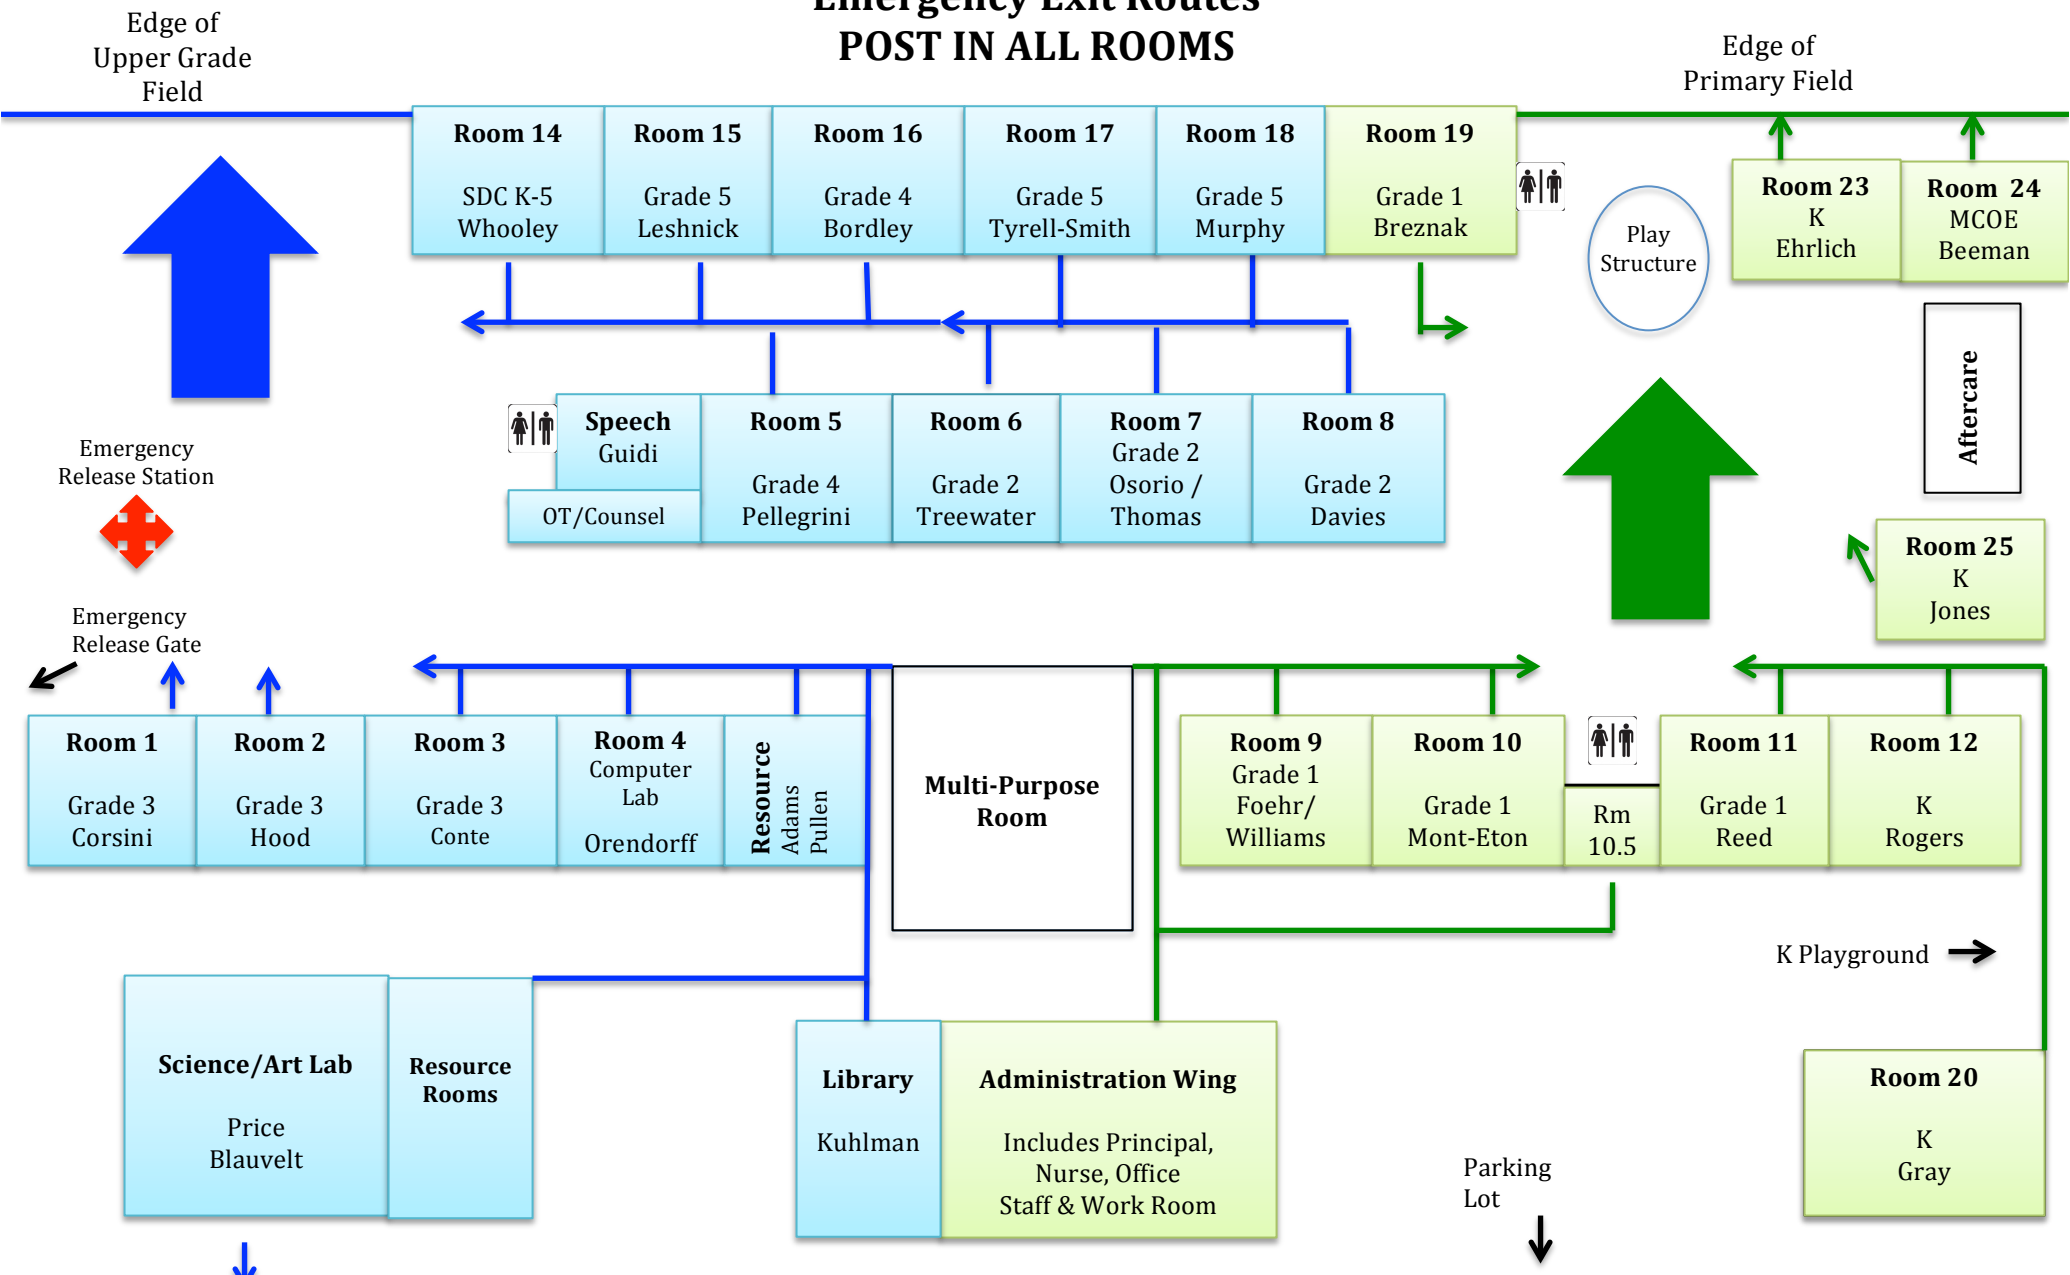

Glenwood School Map

Emergency Exit Routes

POST IN ALL ROOMS

Classrooms on the **BLUE** route meet at the edge of the Upper Grades field
 *Map not to scale

Classrooms on the **GREEN** route meet at the edge of the Primary field
 Updated 9-8-14